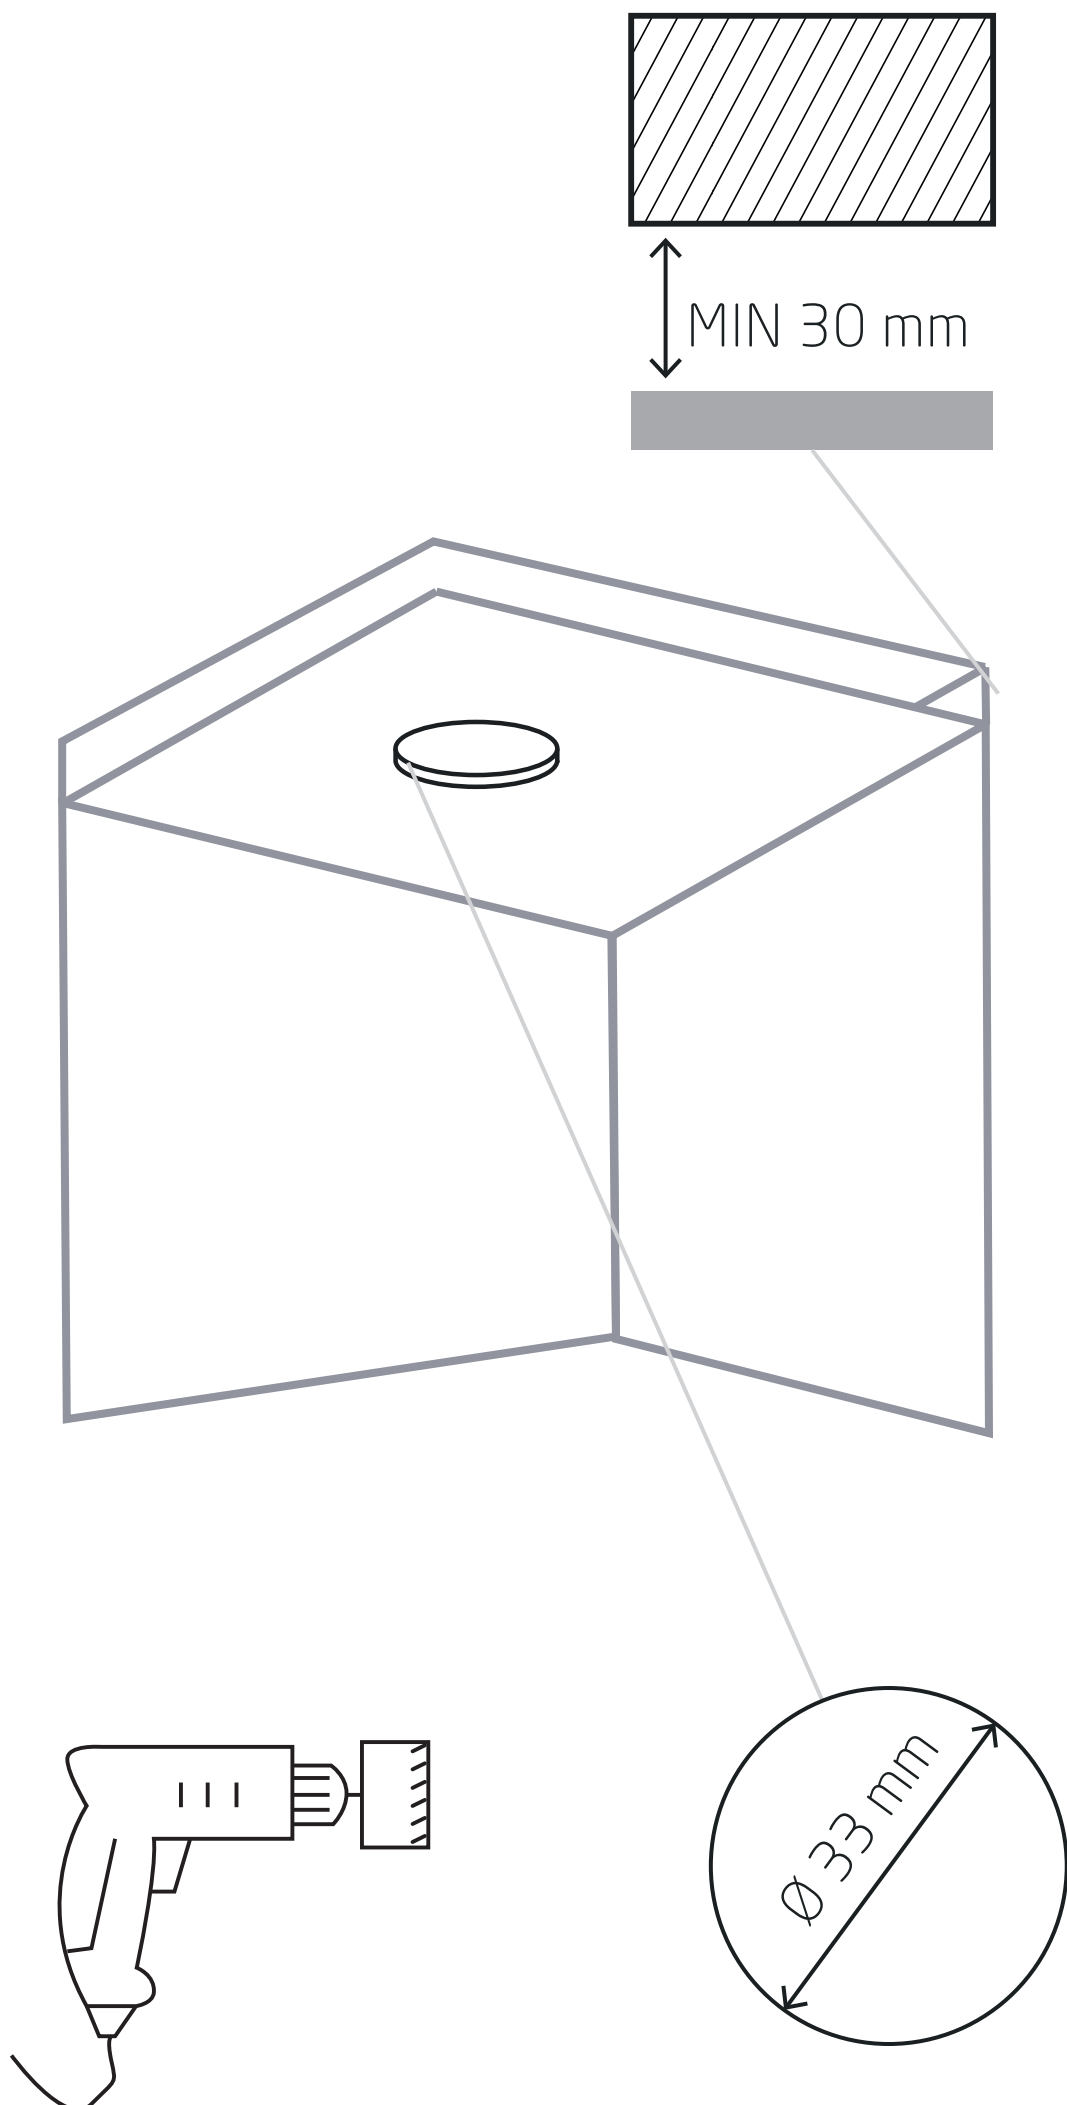

CANOPY F MINI

11186 | 11187 | 11188 | 11184
11185 | 11250 | 11248

WARNING! THIS CANOPY IS DESIGNED TO WORK ONLY WITH CAMELEON CABLES AND CAMELEON SHADES.

THE FIXTURE MAY ONLY BE INSTALLED AND CONNECTED BY PERSONS QUALIFIED FOR WORK WITH ELECTRICAL EQUIPMENT.

CANOPY F MINI