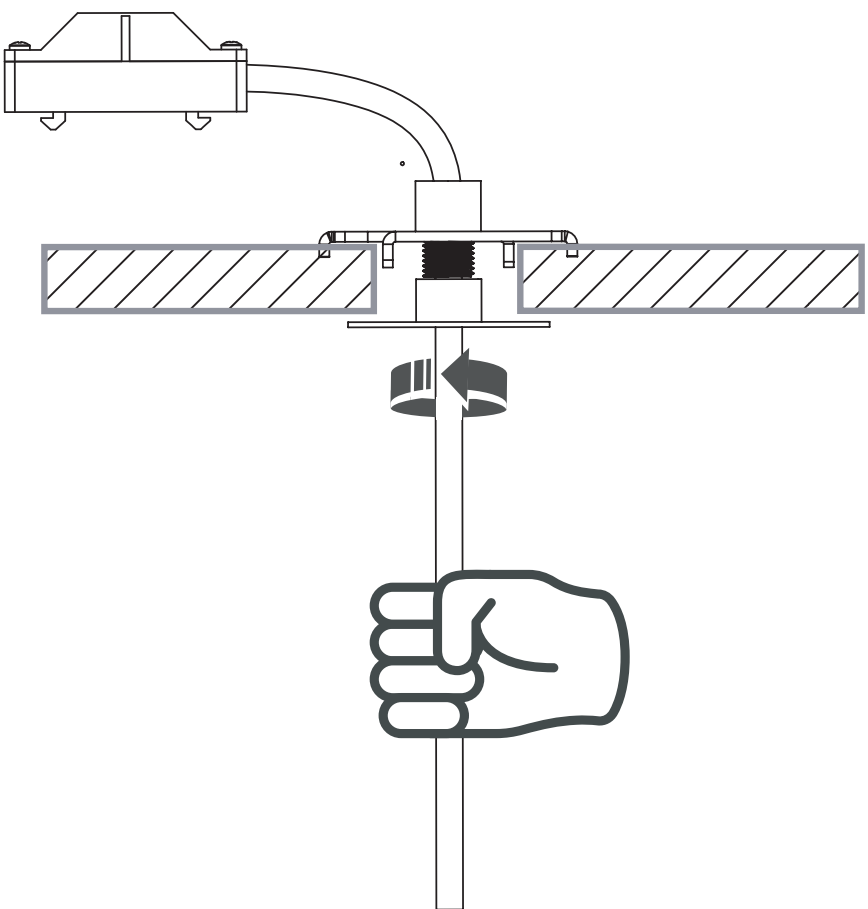

CANOPY F MINI

11186 | 11187 | 11188 | 11184
11185 | 11250 | 11248

WARNING! THIS CANOPY IS DESIGNED TO WORK ONLY WITH CAMELEON CABLES AND CAMELEON SHADES.

THE FIXTURE MAY ONLY BE INSTALLED AND CONNECTED BY PERSONS QUALIFIED FOR WORK WITH ELECTRICAL EQUIPMENT.