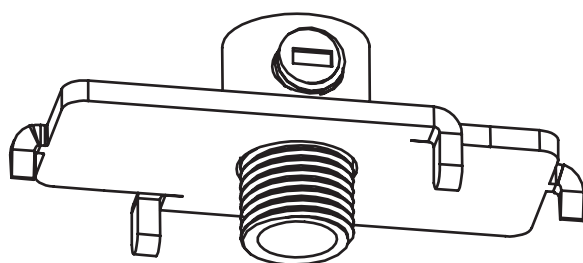

CANOPY F MINI

11186 | 11187 | 11188 | 11184
11185 | 11250 | 11248

WARNING! THIS CANOPY IS DESIGNED TO WORK ONLY WITH CAMELEON CABLES AND CAMELEON SHADES.

THE FIXTURE MAY ONLY BE INSTALLED AND CONNECTED BY PERSONS QUALIFIED FOR WORK WITH ELECTRICAL EQUIPMENT.

CANOPY F MINI