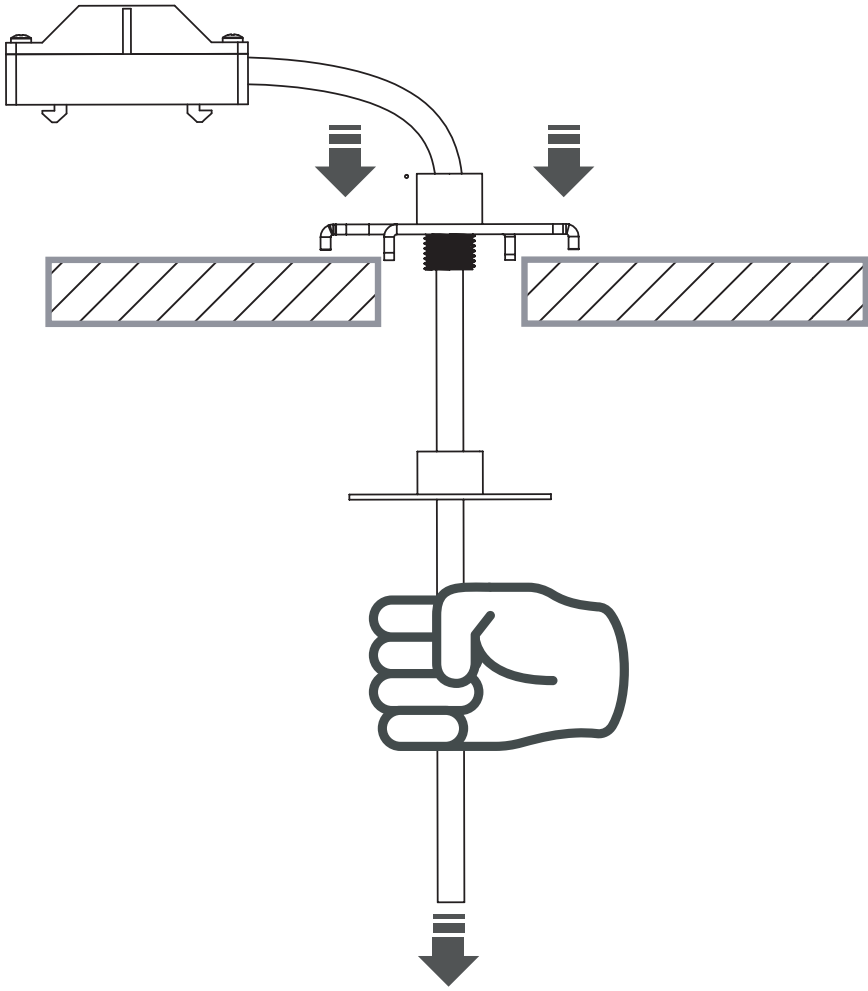

CANOPY F MINI

11186 | 11187 | 11188 | 11184
11185 | 11250 | 11248

WARNING! THIS CANOPY IS DESIGNED TO WORK ONLY WITH CAMELEON CABLES AND CAMELEON SHADES.

THE FIXTURE MAY ONLY BE INSTALLED AND CONNECTED BY PERSONS QUALIFIED FOR WORK WITH ELECTRICAL EQUIPMENT.