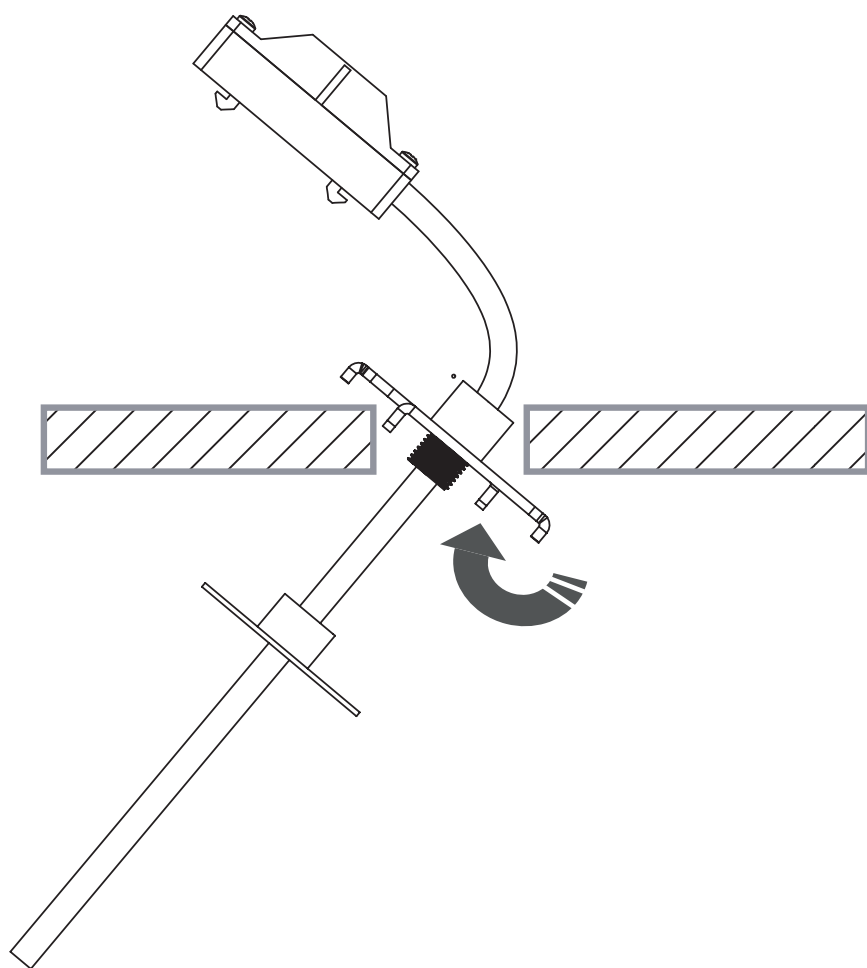

CANOPY F MINI

11186 | 11187 | 11188 | 11184
11185 | 11250 | 11248

WARNING! THIS CANOPY IS DESIGNED TO WORK ONLY WITH CAMELEON CABLES AND CAMELEON SHADES.

THE FIXTURE MAY ONLY BE INSTALLED AND CONNECTED BY PERSONS QUALIFIED FOR WORK WITH ELECTRICAL EQUIPMENT.

CANOPY F MINI