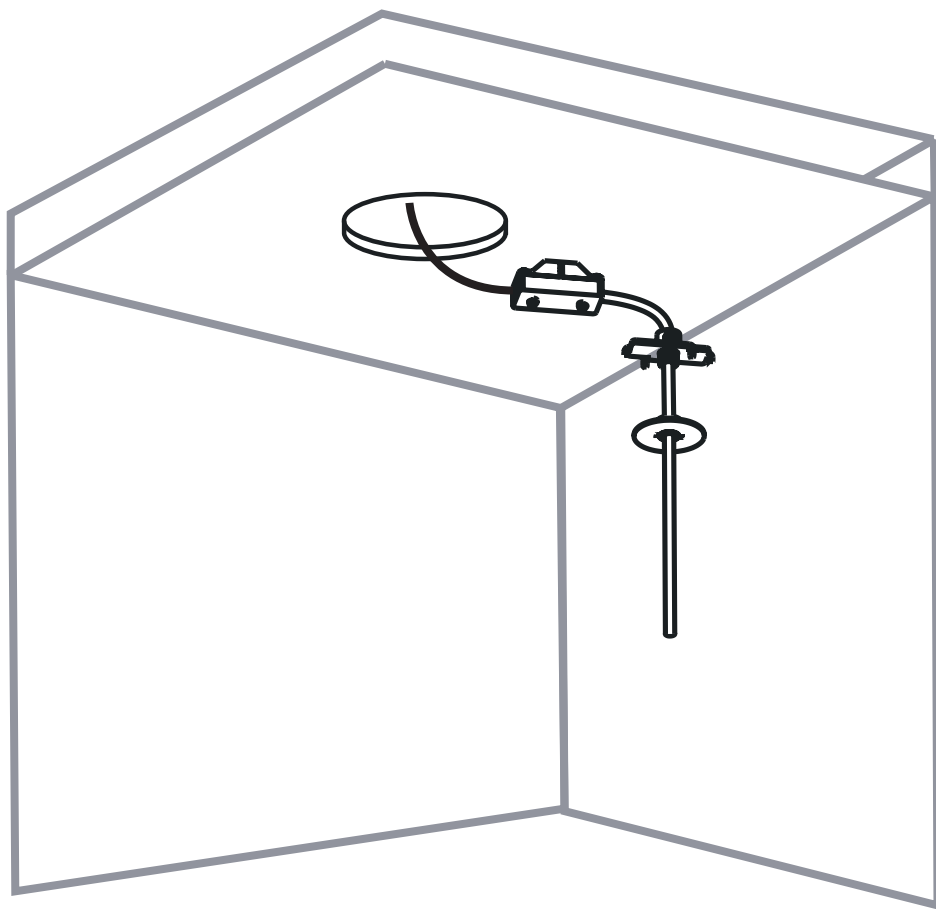

CANOPY F MINI

11186 | 11187 | 11188 | 11184
11185 | 11250 | 11248

WARNING! THIS CANOPY IS DESIGNED TO WORK ONLY WITH CAMELEON CABLES AND CAMELEON SHADES.

THE FIXTURE MAY ONLY BE INSTALLED AND CONNECTED BY PERSONS QUALIFIED FOR WORK WITH ELECTRICAL EQUIPMENT.

CANOPY F MINI