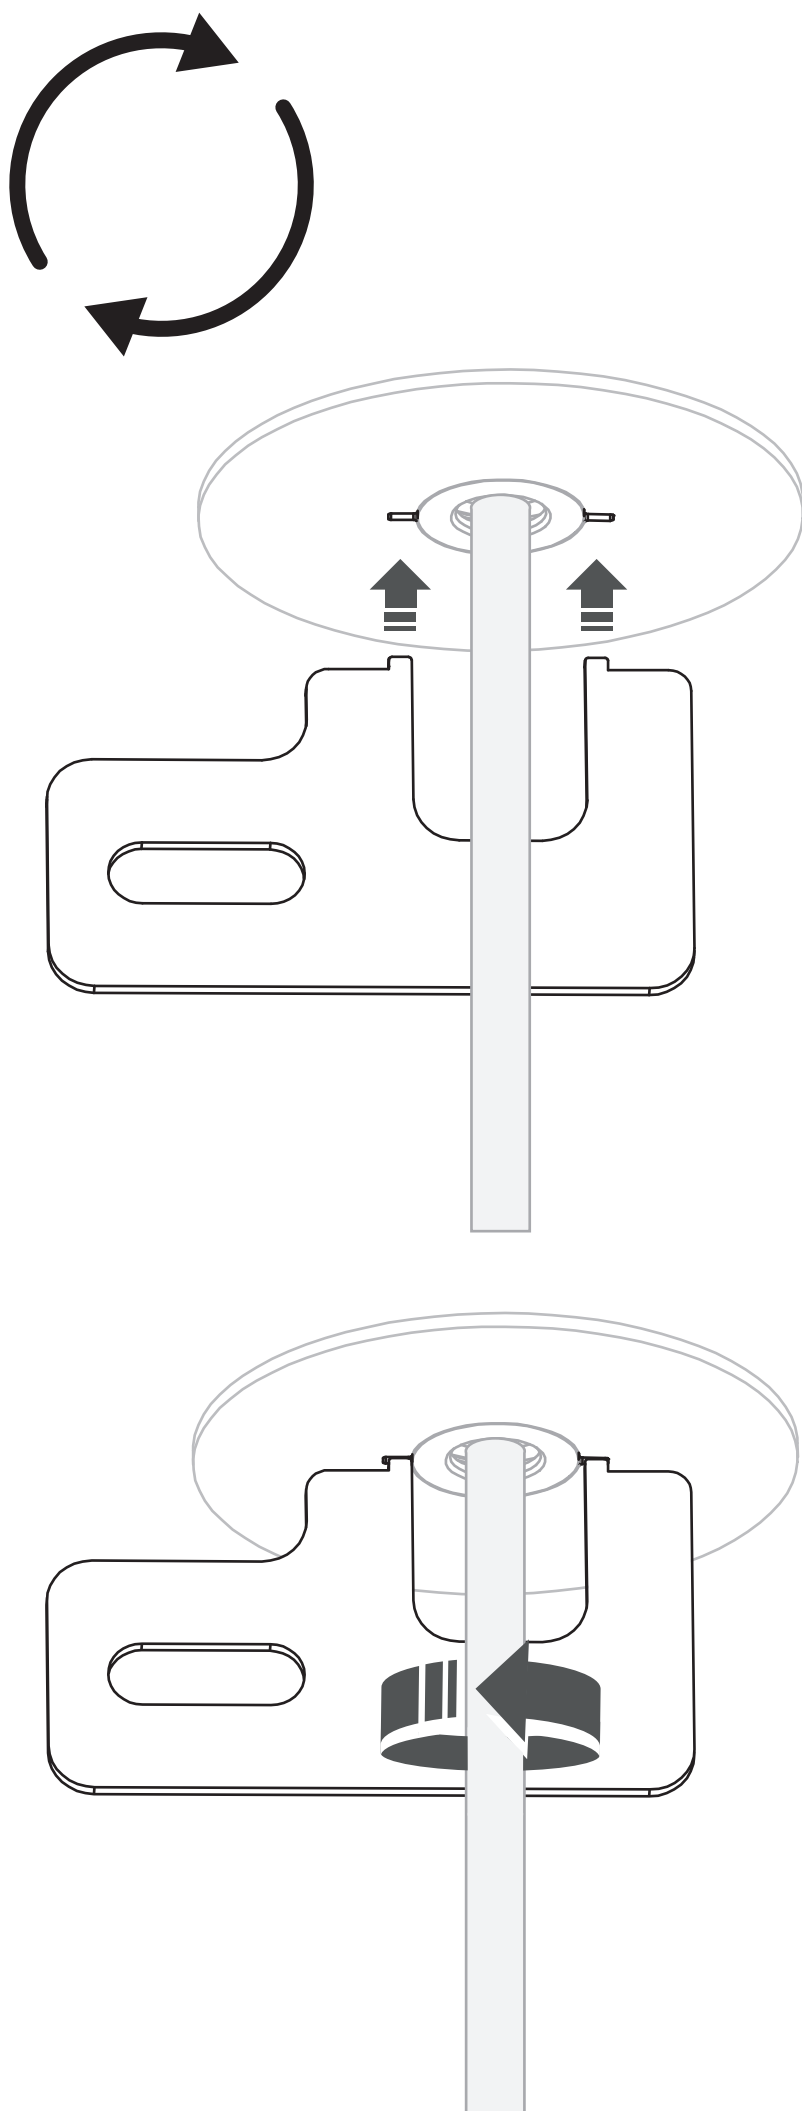

CANOPY F MINI

11186 | 11187 | 11188 | 11184
11185 | 11250 | 11248

WARNING! THIS CANOPY IS DESIGNED TO WORK ONLY WITH CAMELEON CABLES AND CAMELEON SHADES.

THE FIXTURE MAY ONLY BE INSTALLED AND CONNECTED BY PERSONS QUALIFIED FOR WORK WITH ELECTRICAL EQUIPMENT.

CANOPY F MINI