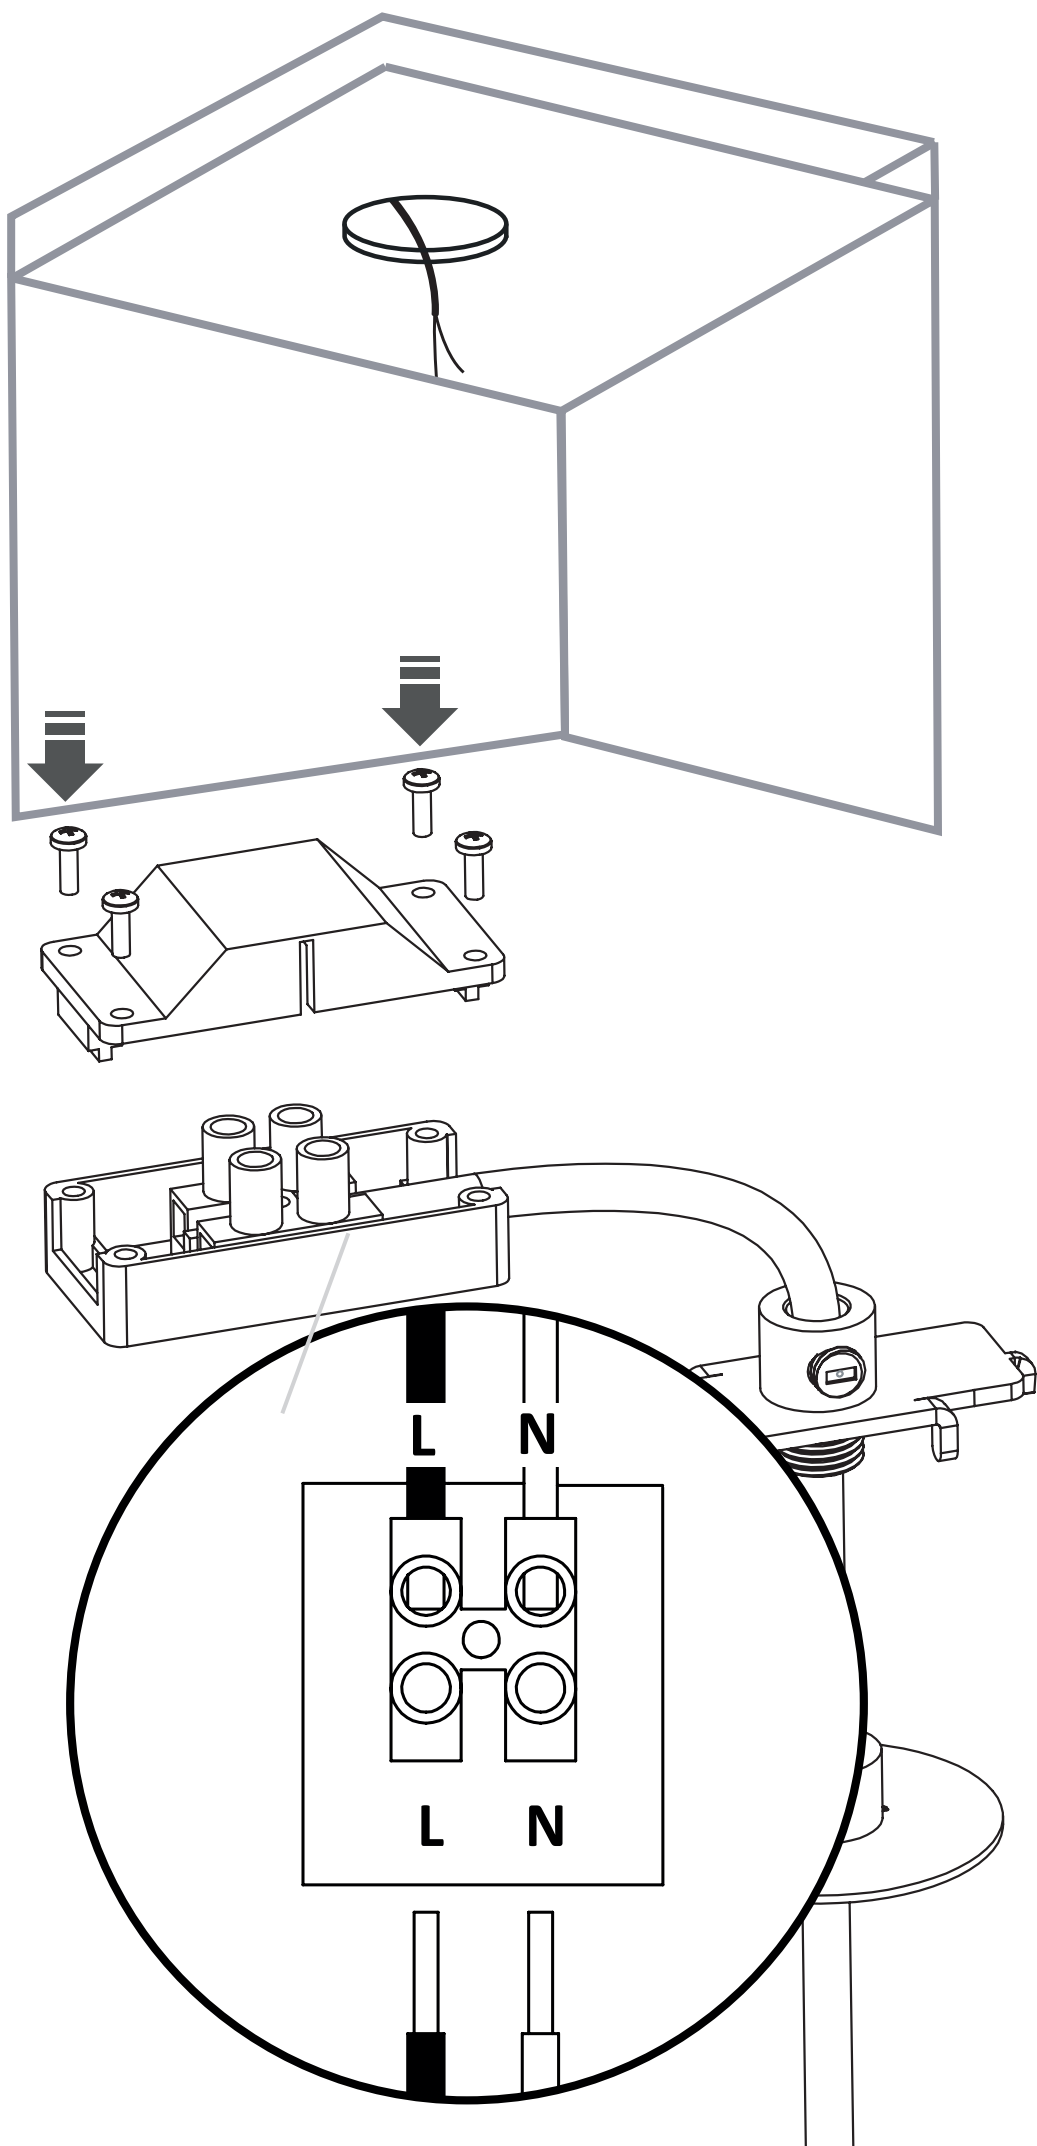

CANOPY F MINI

11186 | 11187 | 11188 | 11184
11185 | 11250 | 11248

WARNING! THIS CANOPY IS DESIGNED TO WORK ONLY WITH CAMELEON CABLES AND CAMELEON SHADES.

THE FIXTURE MAY ONLY BE INSTALLED AND CONNECTED BY PERSONS QUALIFIED FOR WORK WITH ELECTRICAL EQUIPMENT.

CANOPY F MINI