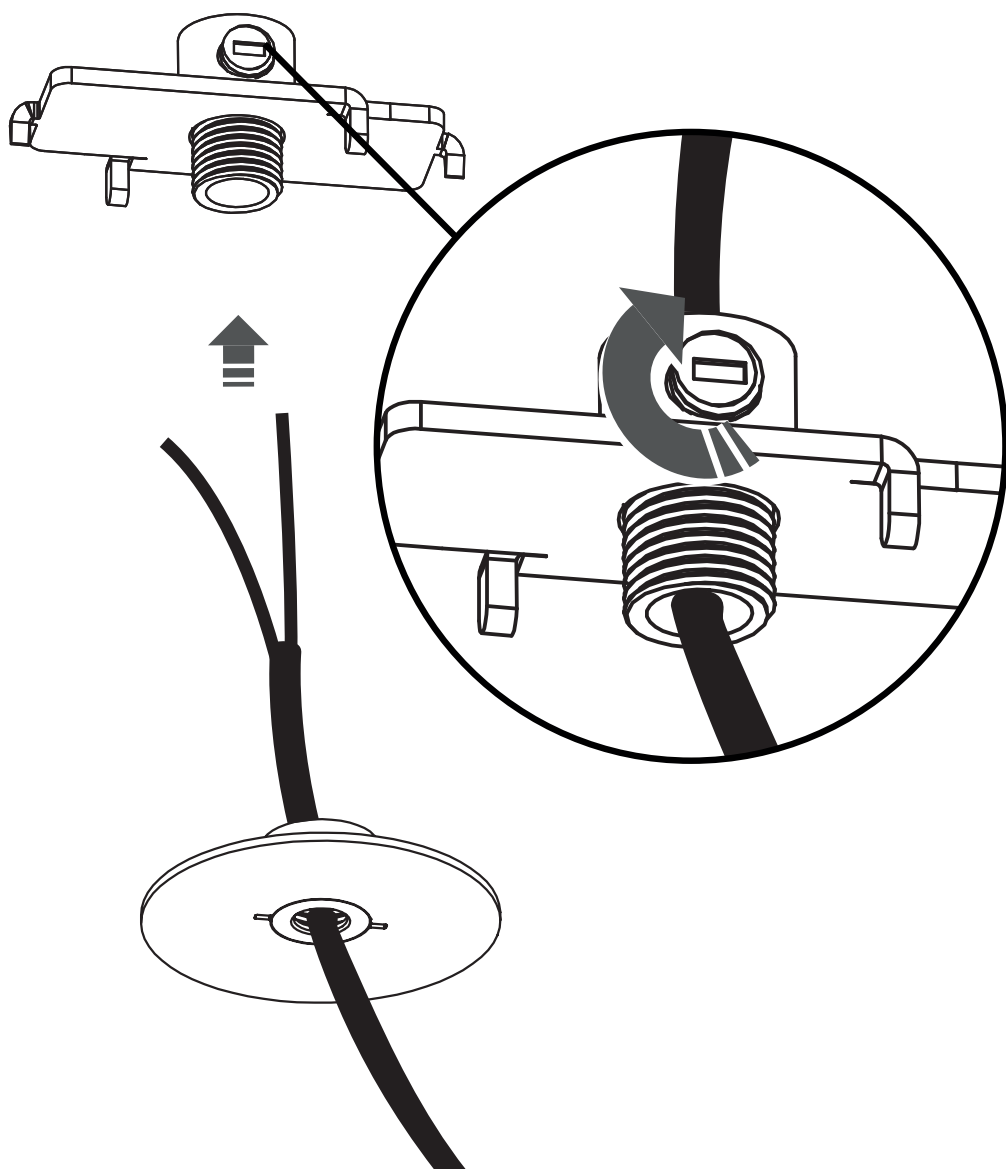

CANOPY F MINI

11186 | 11187 | 11188 | 11184
11185 | 11250 | 11248

WARNING! THIS CANOPY IS DESIGNED TO WORK ONLY WITH CAMELEON CABLES AND CAMELEON SHADES.

THE FIXTURE MAY ONLY BE INSTALLED AND CONNECTED BY PERSONS QUALIFIED FOR WORK WITH ELECTRICAL EQUIPMENT.

CANOPY F MINI